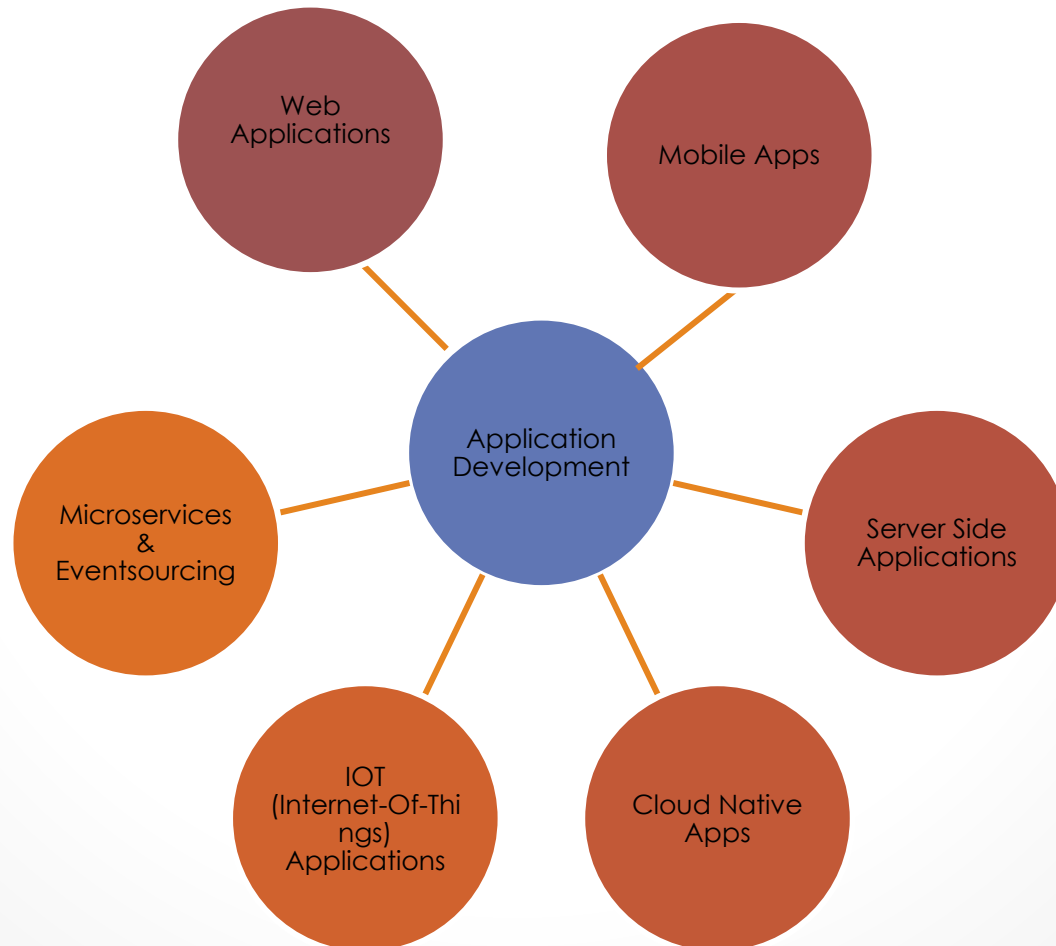

Where we Innovate...