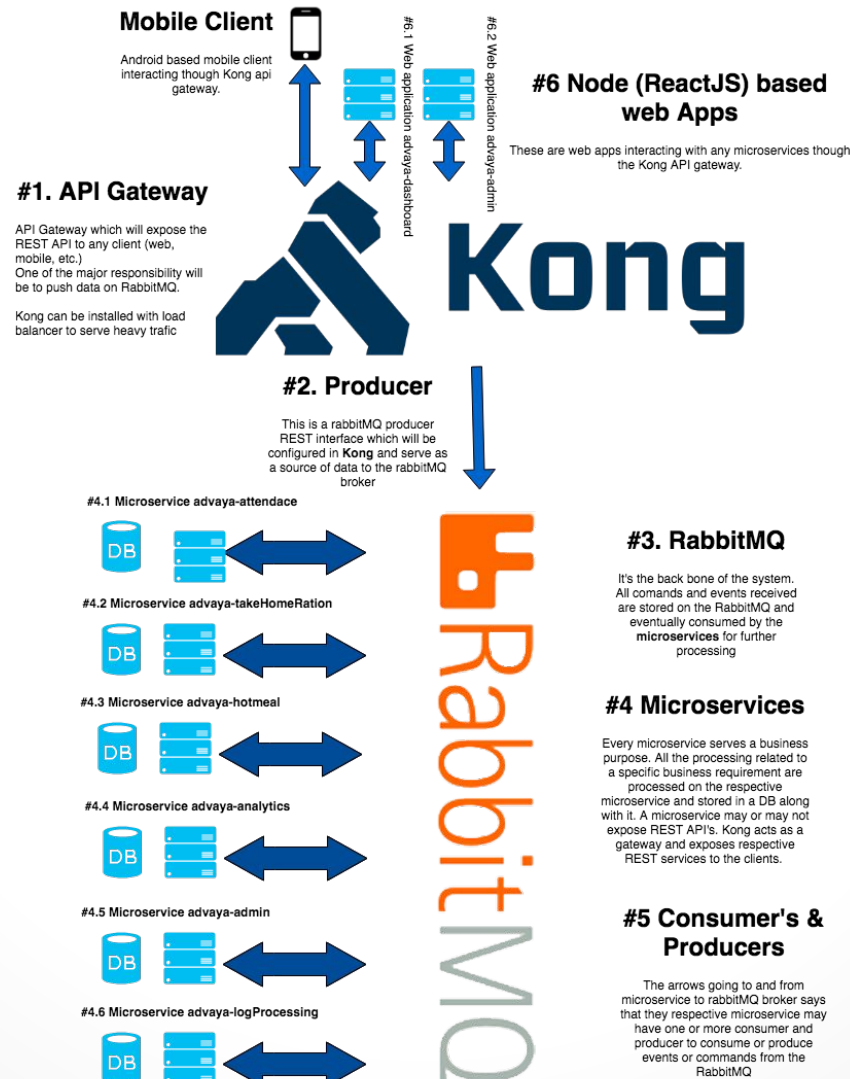

PCMS – Technical Architecture