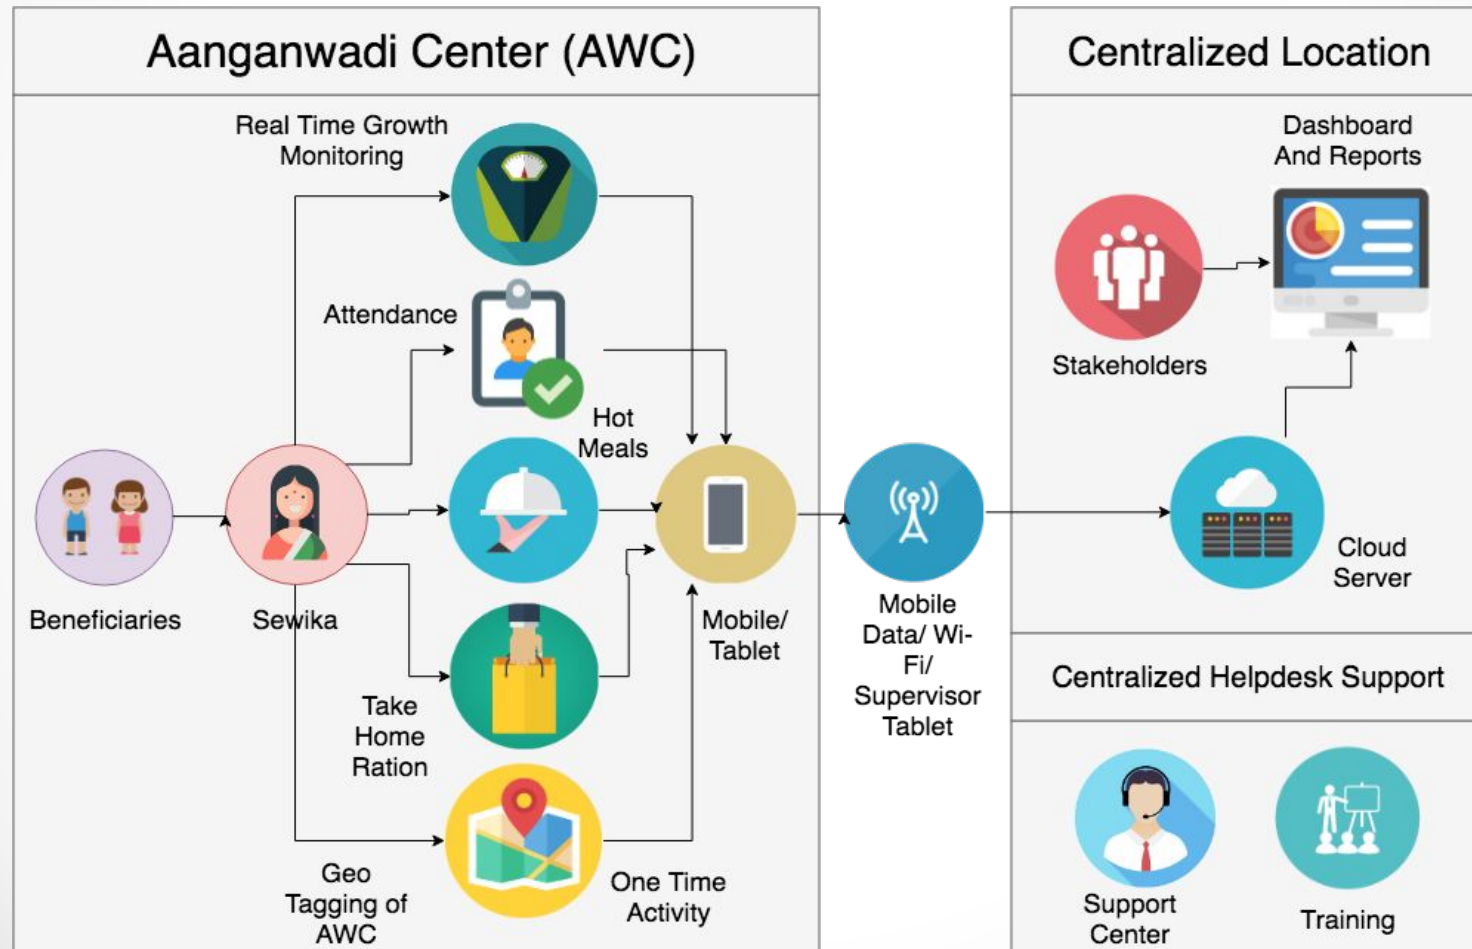

Past Projects - PCMS

Preventive Care Management System – Flow Diagram