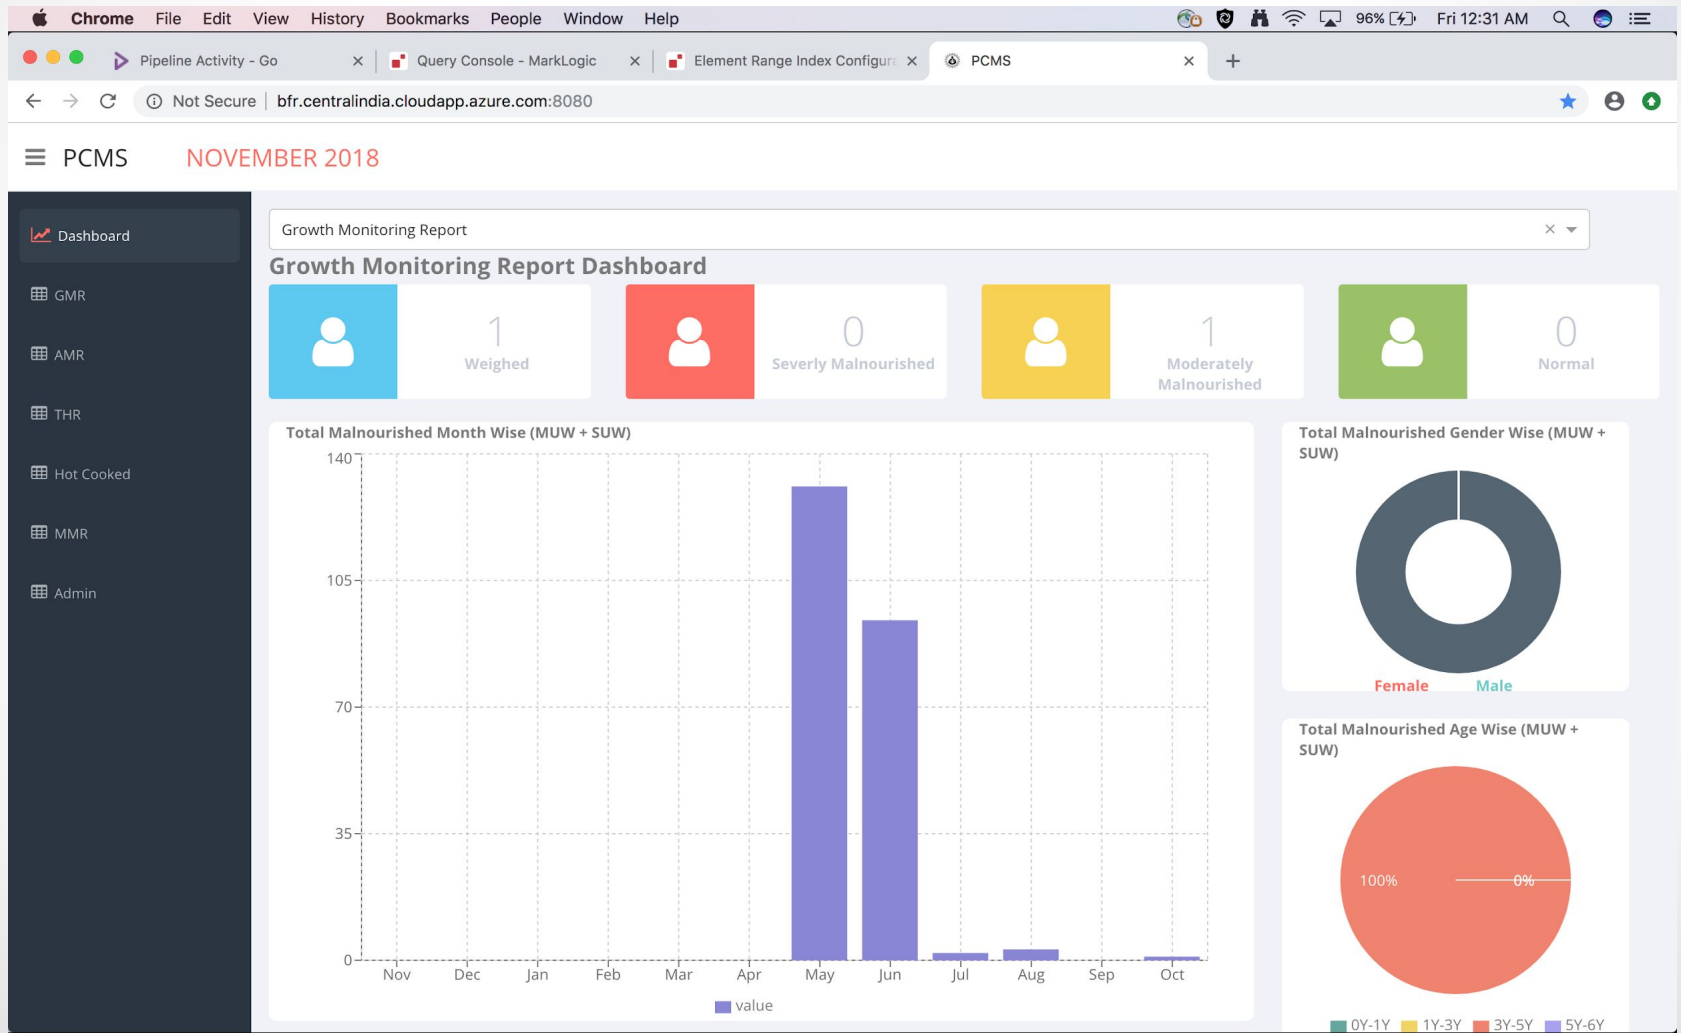

Arshadali Sayyed

Ketan Jain

Past Projects - PCMS

Preventive Care Management System – Flow Diagram

PCMS – Technical Architecture

PCMS – Dashboard

PCMS – Reports

Chrome File Edit View History Bookmarks People Window Help